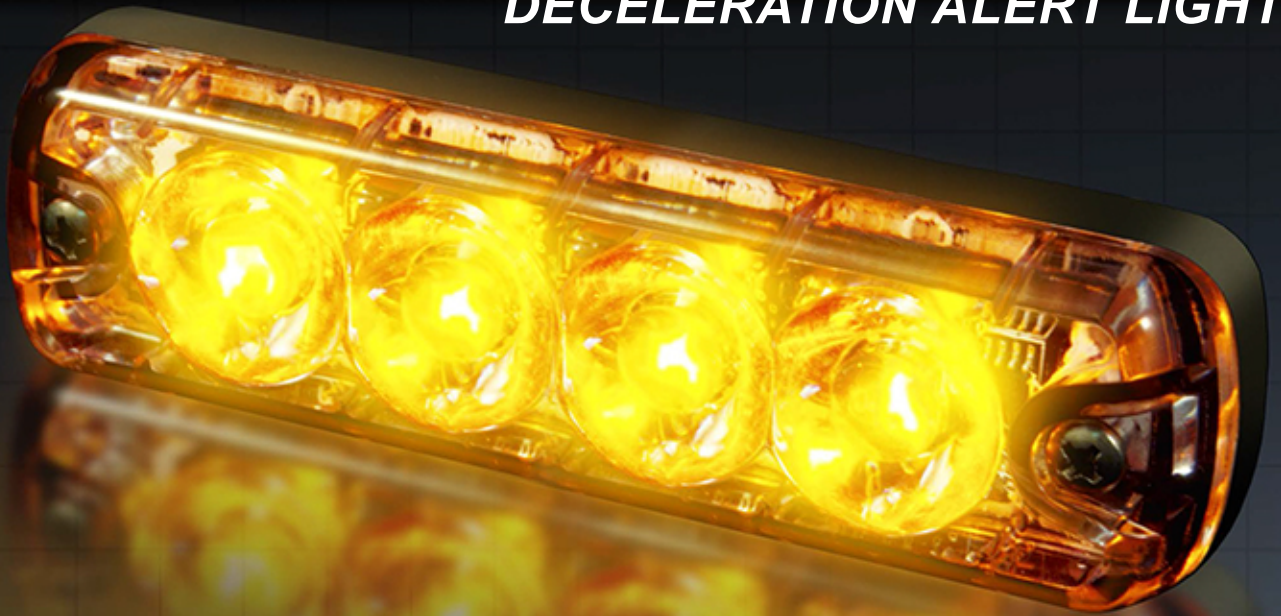

## DECELERATION ALERT LIGHT

**PROTECT YOUR TRAILER & CARGO  
WARN DISTRACTED DRIVERS!!!**

- Reduce Costly Collisions
- Motion Sensing Technology
- Works Independent of the Vehicle's Braking System
- Four Ultra-High Power LEDs
- Fully Sealed Weather-Proof
- Patented Technology
- Five Year Warranty